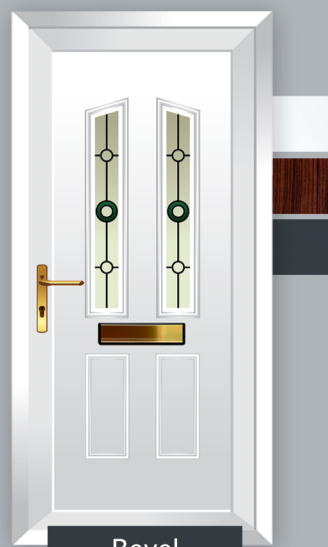

Bevel

Ref No: BDP-032