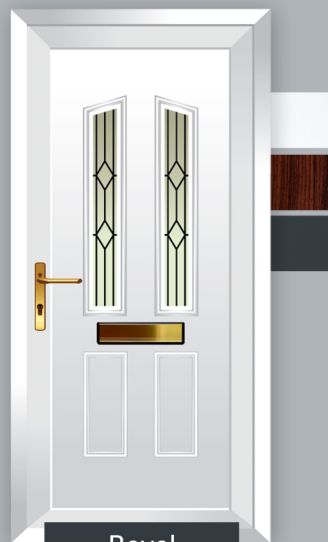

Bevel

Ref No: BDP-035