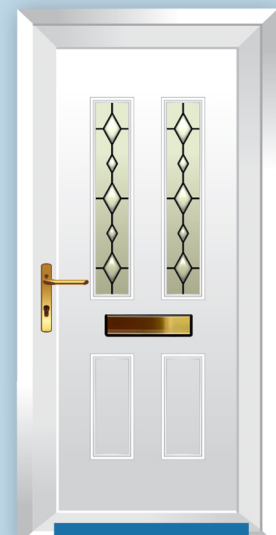

Liquid Resin

Ref No: BDP-068

Carlton Collection

Upvc door panels are available as a solid panel, or with a decorative glazing design.

The panels are available in various woodgrains and a choice of whites to match the door frame profile.